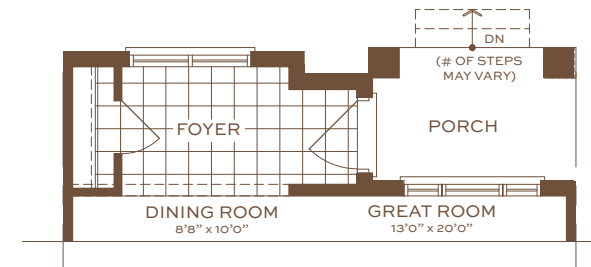

KILLDEER (DF-1)

4 BEDROOMS, 2.5 BATHROOMS

ELEVATION A/A1/A2/B/B1/B2: 1,837 SQ. FT.

Main Floor
Elevation A1 / A2

Second Floor
Elevation A1 / A2

Partial Main Floor
Elevation A3

Partial Main Floor
Elevation B1/B2

Partial Second Floor
Elevation A3

Partial Second Floor
Elevation B1/B1 MOD./B2

Front Elevation A (Building 1)

Rear Elevation A (Building 1)

Front Elevation A (Building 3)

Rear Elevation A (Building 3)