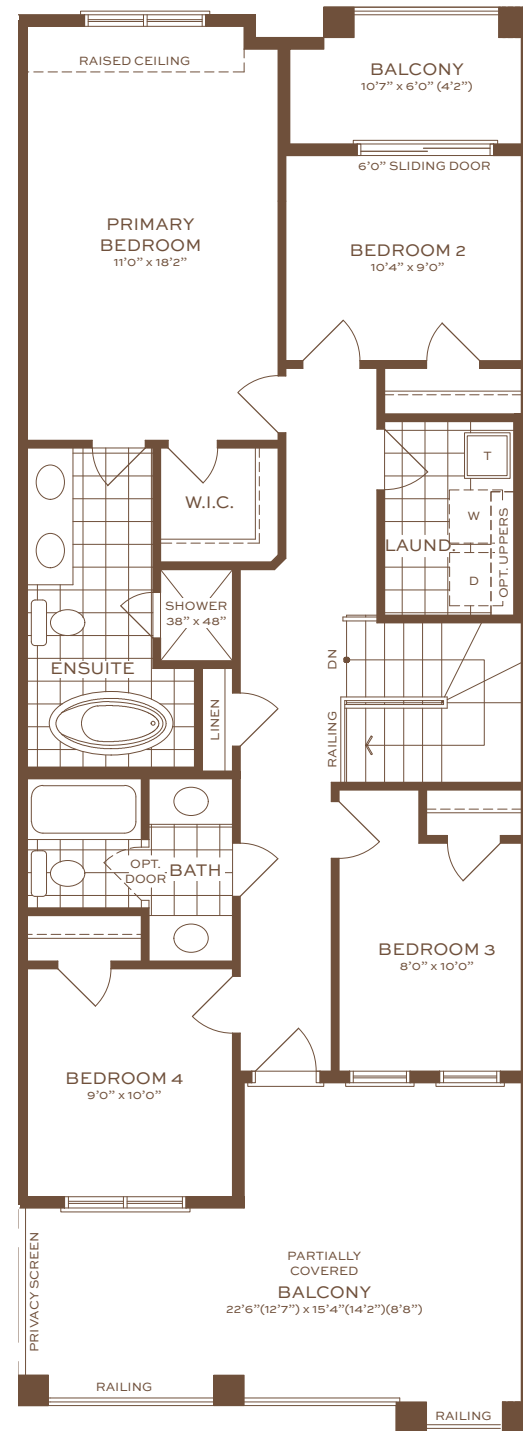

KILLDEER (DF-1)

4 BEDROOMS, 2.5 BATHROOMS

ELEVATION A/A1/A2/B/B1/B2: 1,837 SQ. FT.

Main Floor
Elevation A1 / A2

Second Floor
Elevation A1 / A2

Partial Main Floor
Elevation A3

Partial Main Floor
Elevation B1/B2

Partial Second Floor
Elevation A3

Partial Second Floor
Elevation B1/B1 MOD./B2

Front Elevation A (Building 1)

Rear Elevation A (Building 1)

Front Elevation A (Building 3)

Rear Elevation A (Building 3)