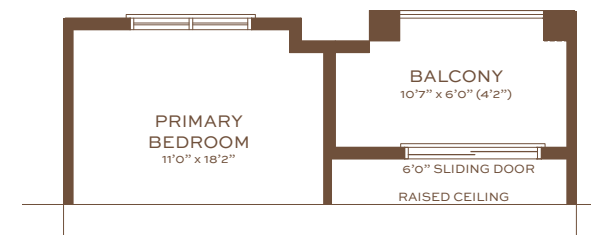

Partial Second Floor
Elevation B1/B1 MOD./B2