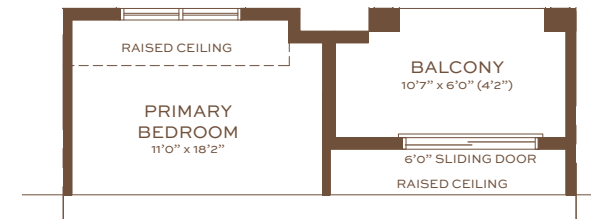

KILLDEER (DF-1)

4 BEDROOMS, 2.5 BATHROOMS

ELEVATION A/A1/A2/B/B1/B2: 1,837 SQ. FT.

Main Floor
Elevation A1 / A2

Second Floor
Elevation A1 / A2

Partial Main Floor
Elevation A3

Partial Main Floor
Elevation B1/B2