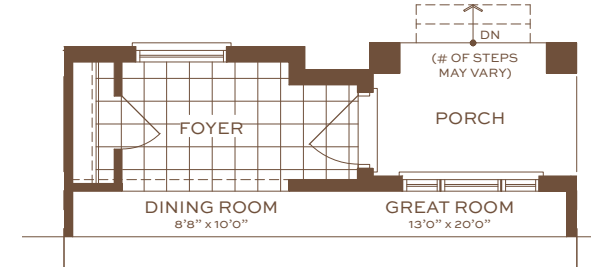

KILLDEER (DF-1)

4 BEDROOMS, 2.5 BATHROOMS

ELEVATION A/A1/A2/B/B1/B2: 1,837 SQ. FT.

Main Floor
Elevation A1 / A2

Second Floor
Elevation A1 / A2

Partial Main Floor
Elevation A3

Partial Main Floor
Elevation B1/B2