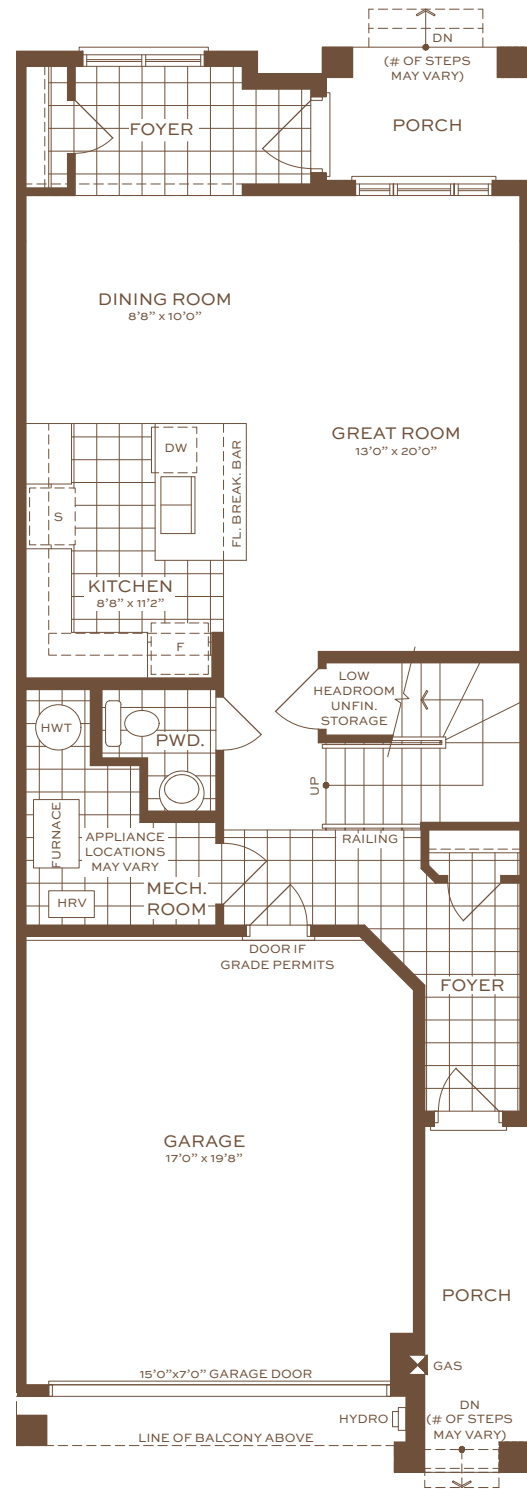

KILLDEER (DF-1)

4 BEDROOMS, 2.5 BATHROOMS

ELEVATION A/A1/A2/B/B1/B2: 1,837 SQ. FT.

Main Floor
Elevation A1 / A2

Second Floor
Elevation A1 / A2

Partial Main Floor
Elevation A3

Partial Main Floor
Elevation B1/B2

Partial Second Floor
Elevation A3

Partial Second Floor
Elevation B1/B1 MOD./B2

Front Elevation A (Building 1)

Rear Elevation A (Building 1)

Front Elevation A (Building 3)

Rear Elevation A (Building 3)